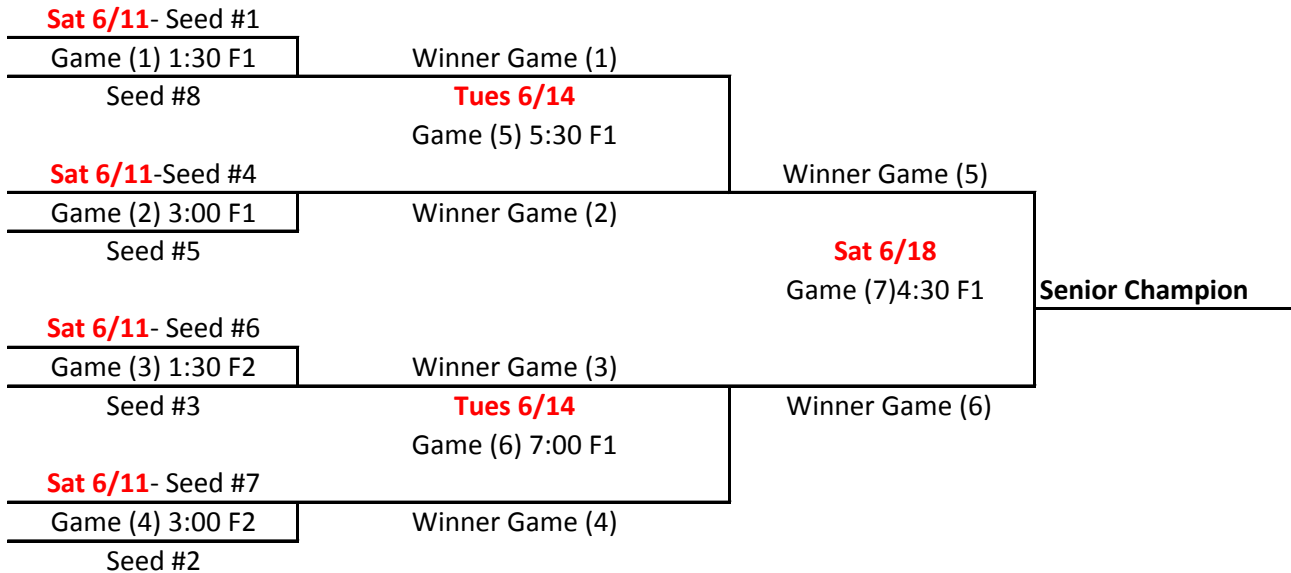

# 2011 Senior Tourney

Team	Seed
Senior 2	1
Senior 4	2
Senior 1	3
Senior 7	4
Senior 5	5
Senior 8	6
Senior 3	7
Senior 6	8