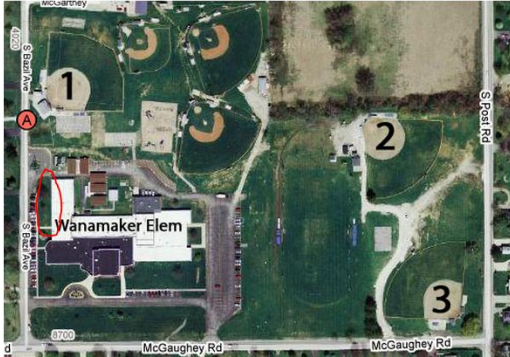

# Franklin Township Girls Softball Picture Schedule Saturday May 14, 2011

Location: Just west of Wanamaker Elem off of Bazil Ave.

TIME	TEAM
7:50	Sprites Team 5
8:00	Sprites Team 4
8:10	Sprites Team 1
8:20	Sprites Team 8
8:30	Sprites Team 7
8:40	Sprites Team 2
9:00	Sprites Team 3
9:10	Sprites team 6
9:20	Pixie Team 4
9:30	Pixie Team 9
9:40	Pixie Team 2
9:50	Pixie Team 3
10:00	Pixie Team 8
10:15	Pixie Team 1
10:30	Pixie Team 5
10:45	Pixie Team 10
11:00	Minors Team 7
11:15	Minors Team 2
11:30	Minors Team 4
11:45	Minors Team 5
12:00	Pixie Team 6
12:15	Pixie Team 7
12:30	Minors Team 3
12:45	Minors Team 6
1:00	Minors Team 1
1:15	Minors Team 8
1:30	Seniors Team 4
1:45	Seniors Team 7
2:00	Seniors Team 2
2:15	Seniors Team 6
2:30	Seniors Team 8
2:45	Seniors Team 3
3:00	Seniors Team 1
3:15	Seniors Team 5